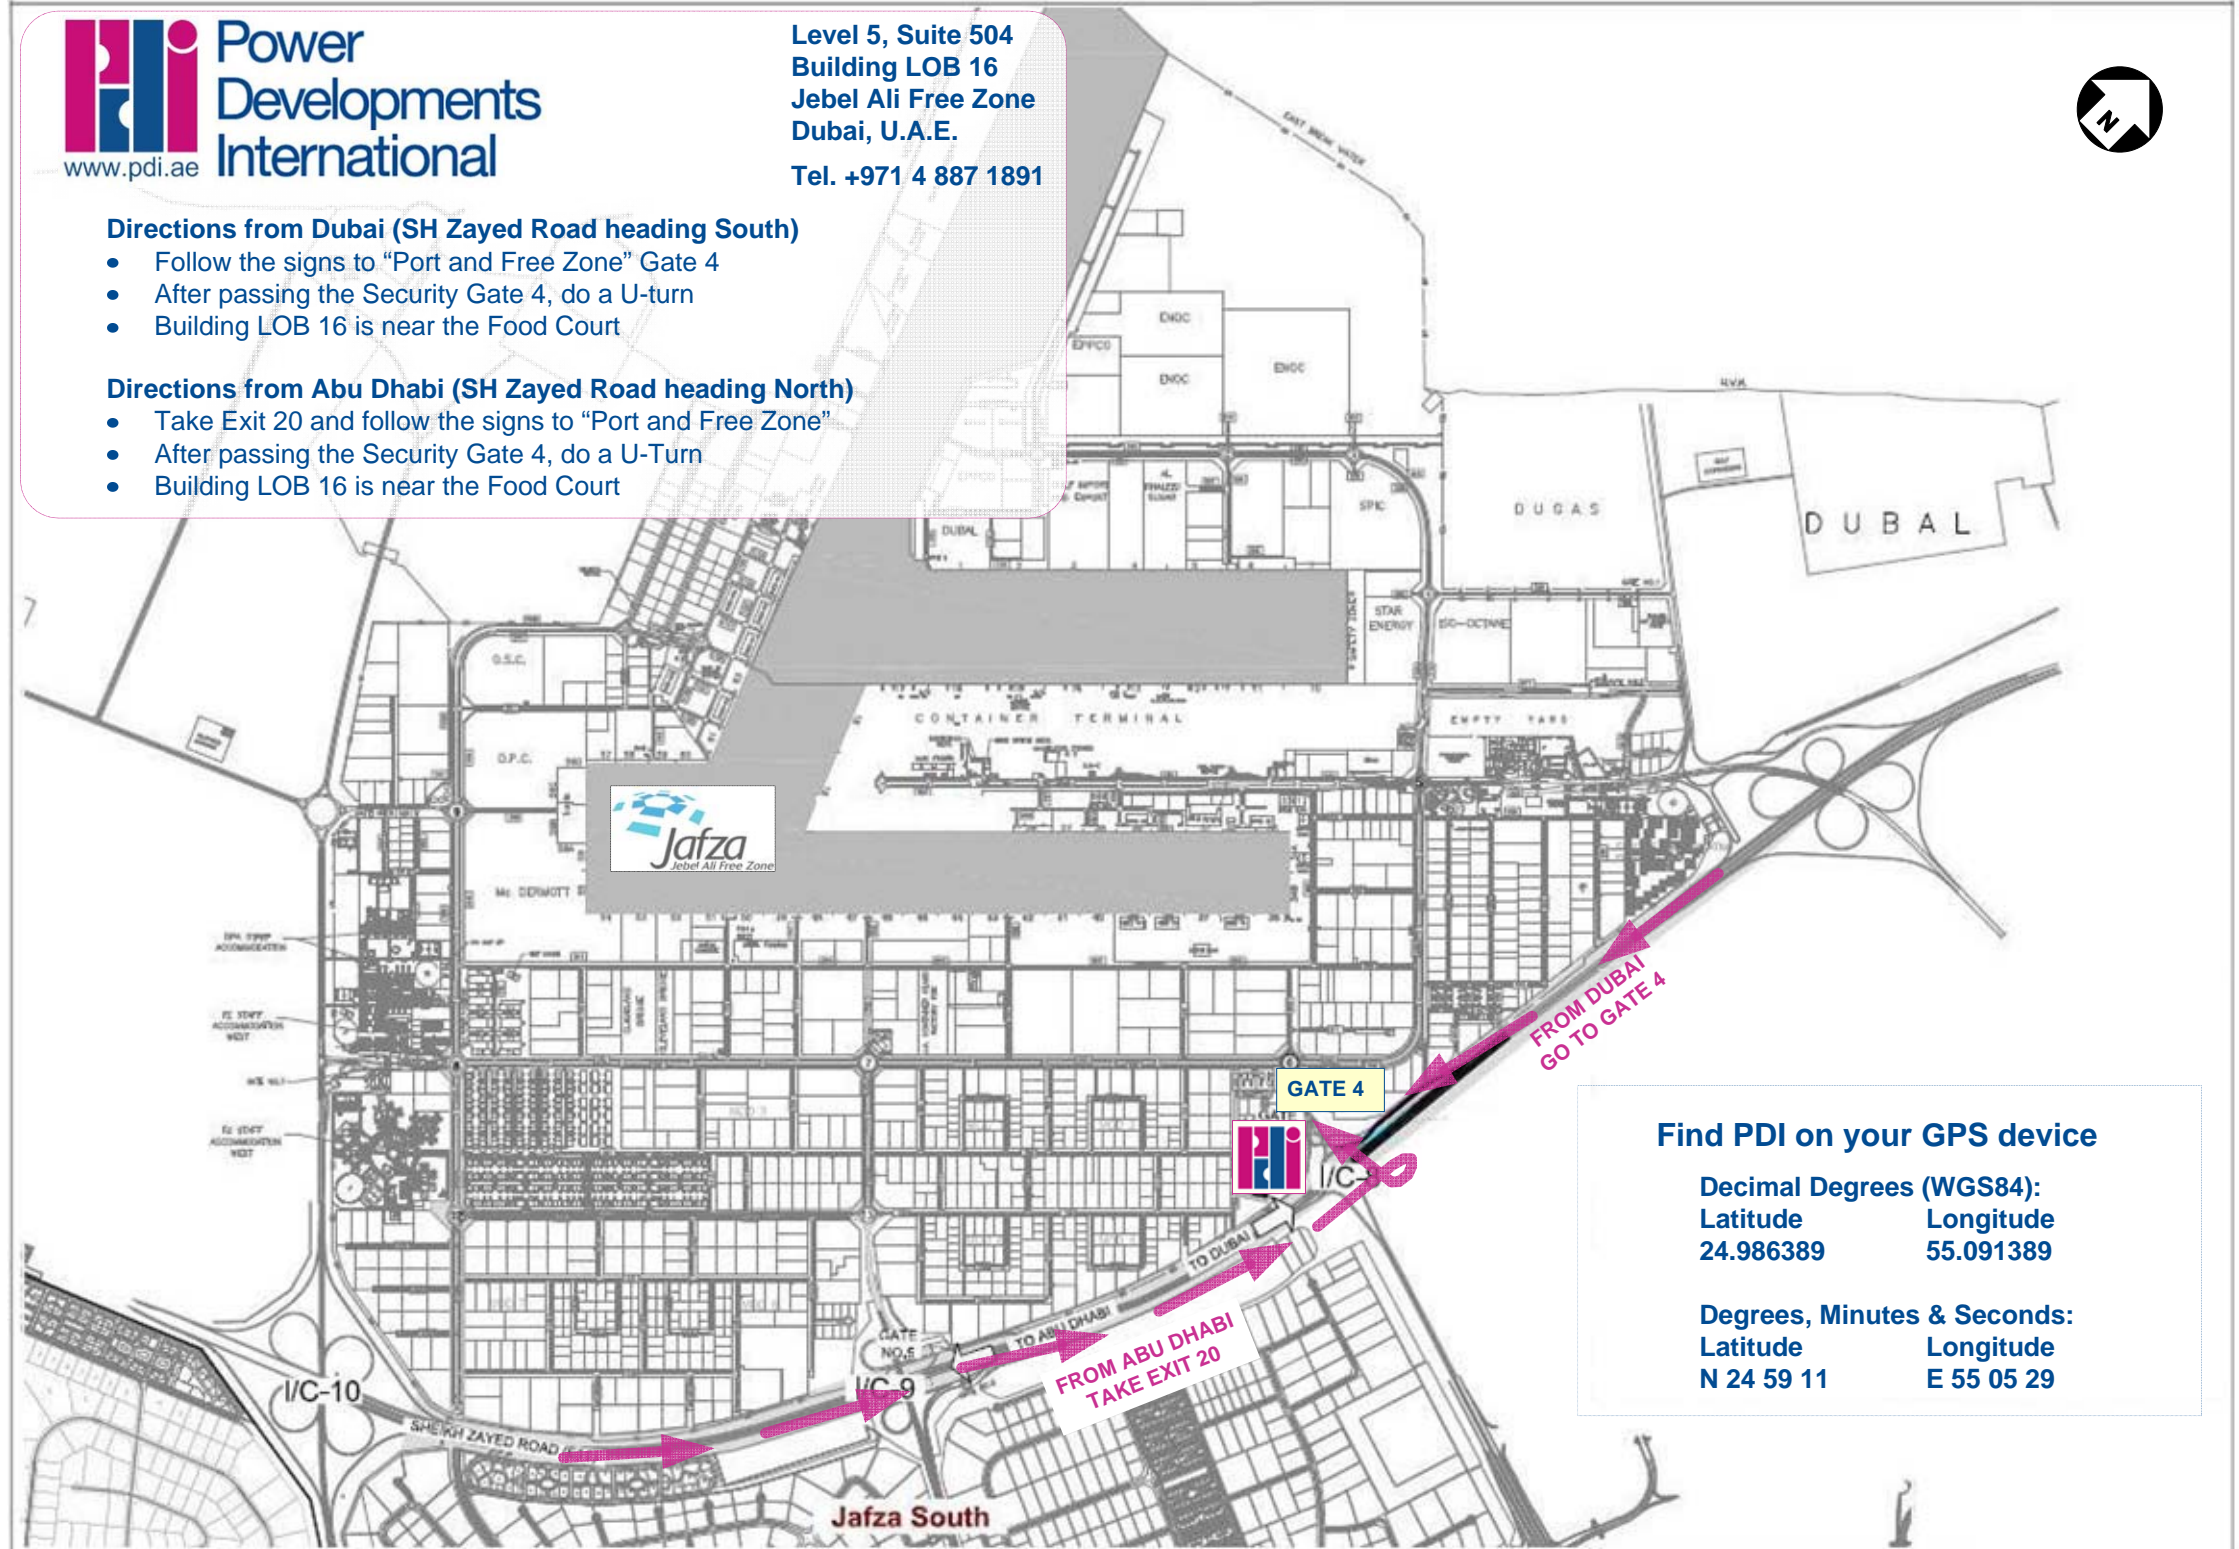

Directions from Dubai (SH Zayed Road heading South)

- Follow the signs to "Port and Free Zone" Gate 4
- After passing the Security Gate 4, do a U-turn
- Building LOB 16 is near the Food Court

Directions from Abu Dhabi (SH Zayed Road heading North)

- Take Exit 20 and follow the signs to "Port and Free Zone"
- After passing the Security Gate 4, do a U-Turn
- Building LOB 16 is near the Food Court

Find PDI on your GPS device

Decimal Degrees (WGS84):
Latitude 24.986389 Longitude 55.091389

Degrees, Minutes & Seconds:
Latitude N 24 59 11 Longitude E 55 05 29

Directions from Dubai (SH Zayed Road heading South)

- Follow the signs to “Port and Free Zone” Gate 4
- After passing the Security Gate 4, do a U-turn
- Building LOB 16 is near the Food Court

Directions from Abu Dhabi (SH Zayed Road heading North)

- Take Exit 20 and follow the signs to “Port and Free Zone”
- After passing the Security Gate 4, do a U-Turn
- Building LOB 16 is near the Food Court